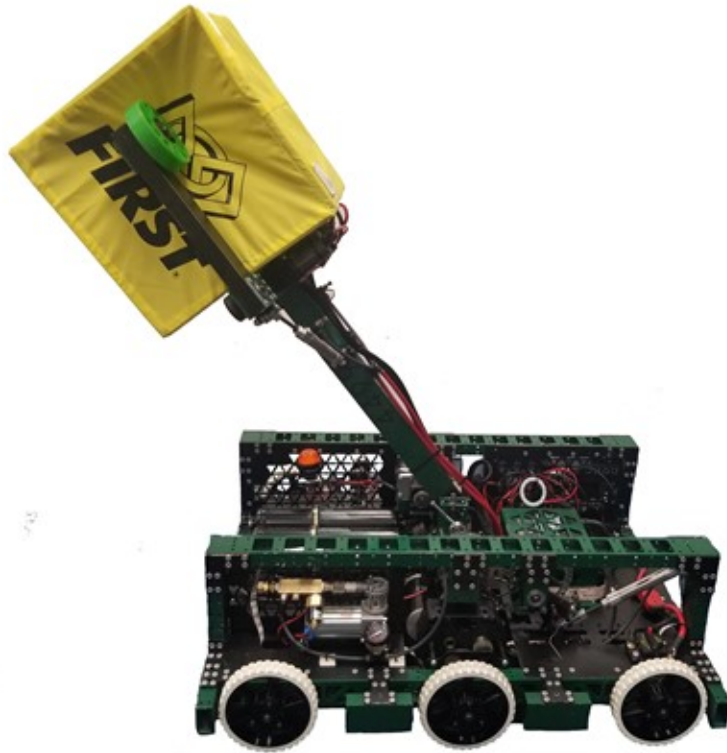

Team 4499 The Highlanders

Robot Spec Sheet

Introducing: Simatar

See us filling the vault
in 1 minute!

Robot Specifications

Weight: 93 pounds
Full Height 42.5" arm straight up
Switch/Exchange

Arm

180 degree articulating arm
Run by 2 rs775 pro motors
Pneumatically controlled braking system.
Full custom feed forward motion profile
Preset and user-defined positions.

Drive Train

6 x 6" Andymark wheels
Speed 4 fps low/16fps high
6 Cim motors

Intake

4 4" Compliant Wheels, with individually acting
pneumatic arms. Can pick up crates in any
direction.

Strategy

Fill Vault < 1 minute
Take opponent switch
Defense